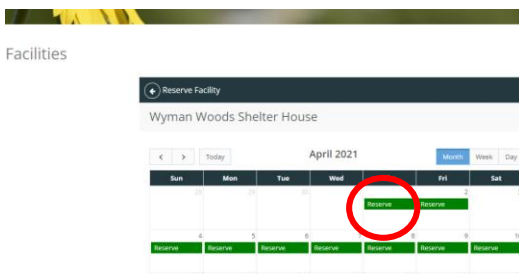

Grandview Heights Parks & Recreation

Instructions on How to Reserve a Shelter Online

Step 1

Step 2

Step 3

Step 4

Step 5

Step 6