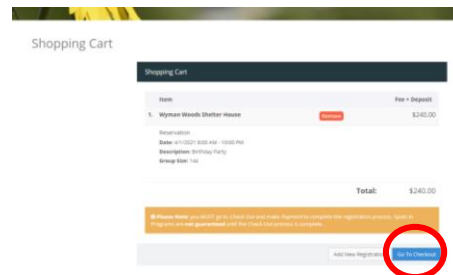

Grandview Heights Parks & Recreation

Instructions on How to Reserve a Shelter Online

Step 1

Step 2

Step 3

Step 4

Step 5

Step 6