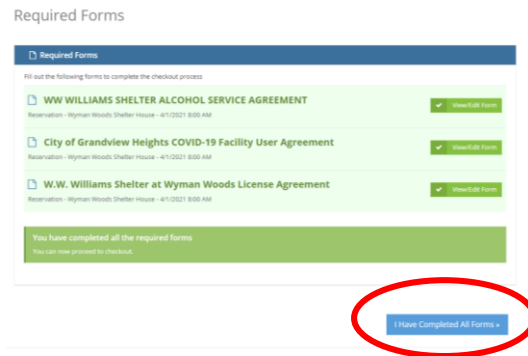

Grandview Heights Parks & Recreation

Instructions on How to Reserve a Shelter Online

Step 1

Step 2

Step 3

Step 4

Step 5

Step 6

Step 7

Step 8